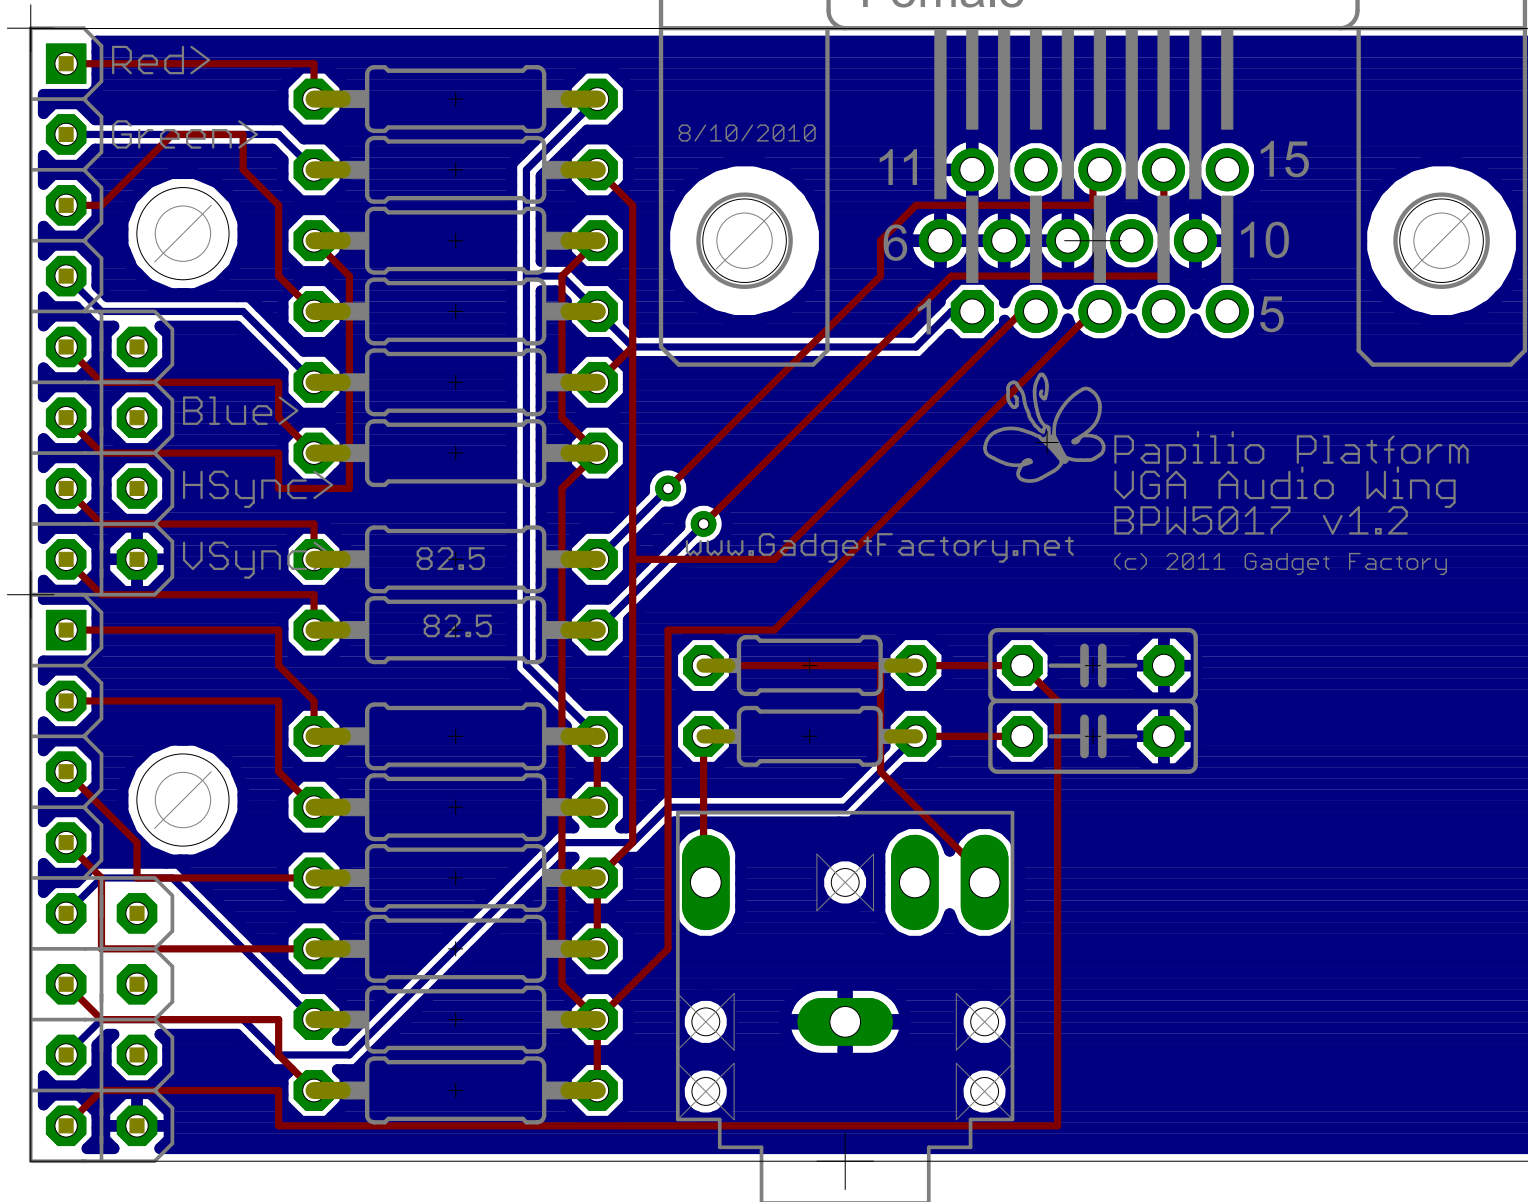

HDF15 CONEC

Female

8/10/2010

11 15
6 10
1 5

Red

Green

Blue

HSync

VSync

82.5

82.5

www.GadgetFactory.net

Papilio Platform
UGA Audio Wing
BPW5017 v1.2
(c) 2011 Gadget Factory