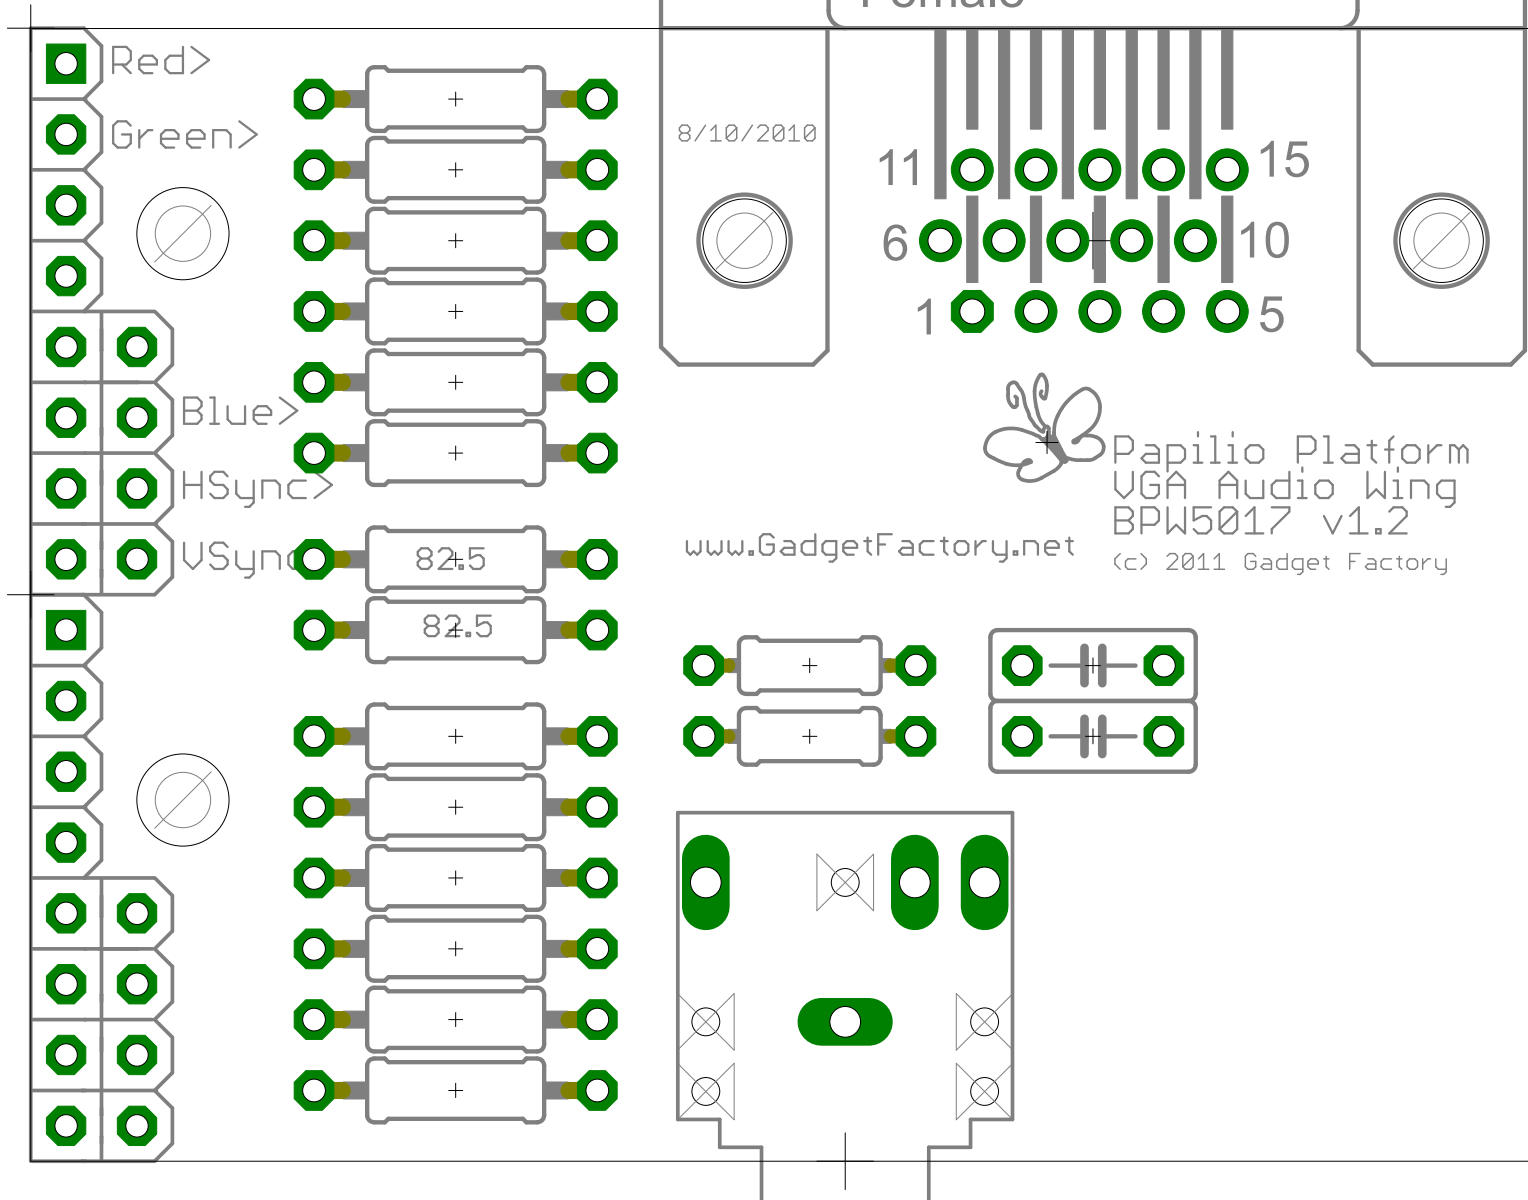

HDF15 CONEC

Female

Papilio Platform
VGA Audio Wing
BPW5017 v1.2

www.GadgetFactory.net

(c) 2011 Gadget Factory