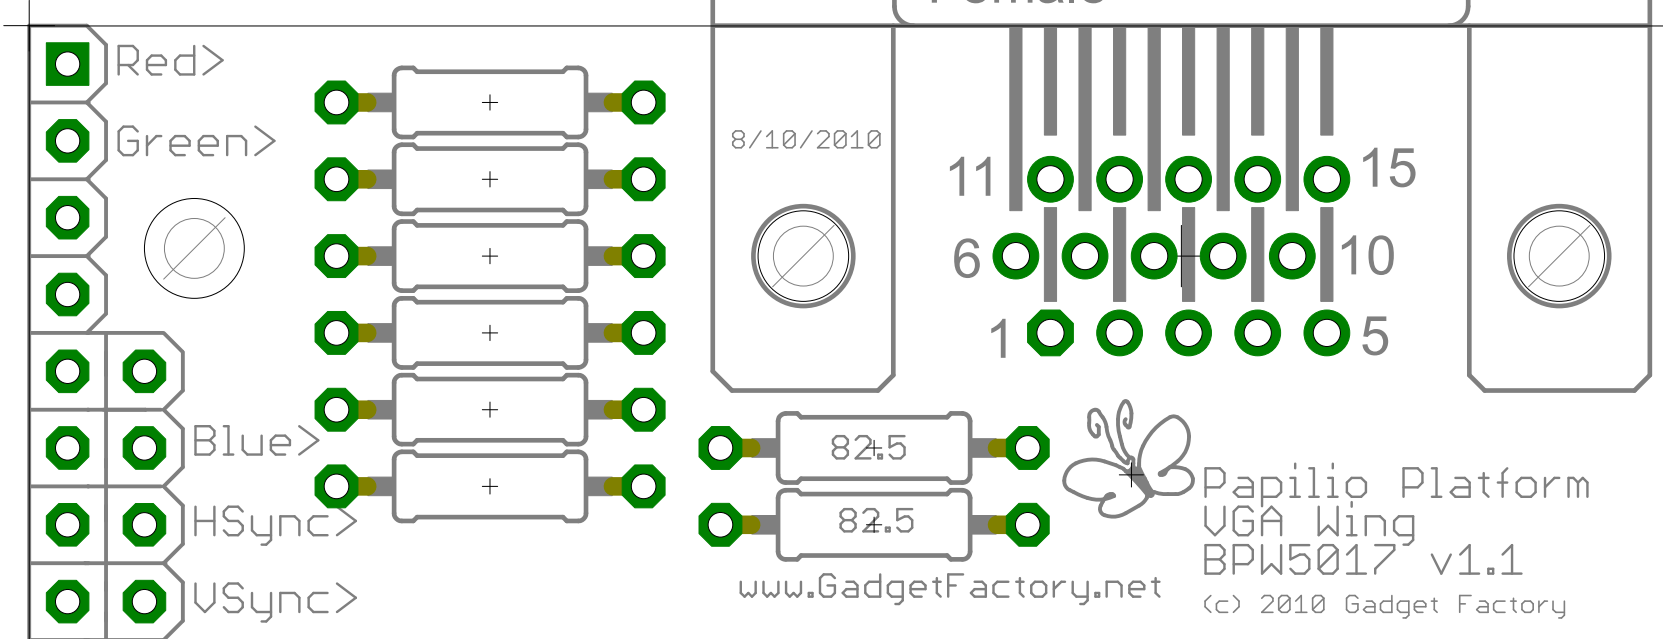

HDF15 CONE C

Female

8/10/2010

11 6 1 15 10 5

82.5

82.5

Papilio Platform
VGA Wing
BPW5017 v1.1

www.GadgetFactory.net